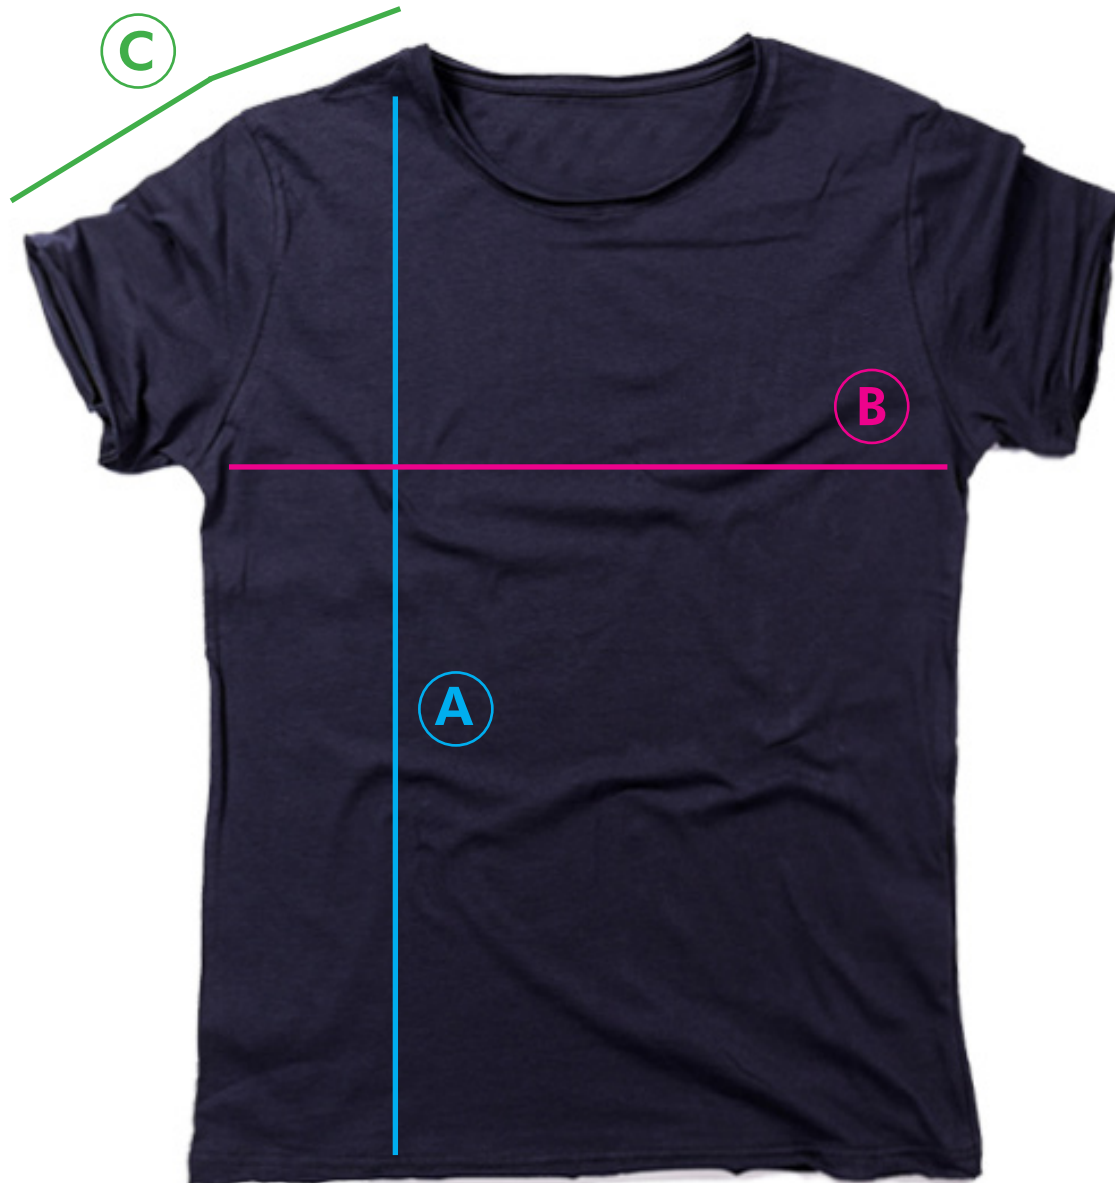

**HARD
ROCKER**

- A** BODY LENGTH measure from highest point on shoulder, down to the hem
- B** CHEST WIDTH measure right across, 1" below arm hole
- C** SLEEVE measure from centre of neck, over shoulder, down to hem

SIZE CHART EU (cm.) / USA (inch)

size	A (length)	B (width)	C (sleeve)
SMALL	71 28"	46 18"	40 16"
MEDIUM	74 29"	51 20"	43 17"
LARGE	76 30"	56 22"	46 18"
X-LARGE	79 31"	61 24"	50 19"
XX-LARGE	81 32"	66 26"	53 21"