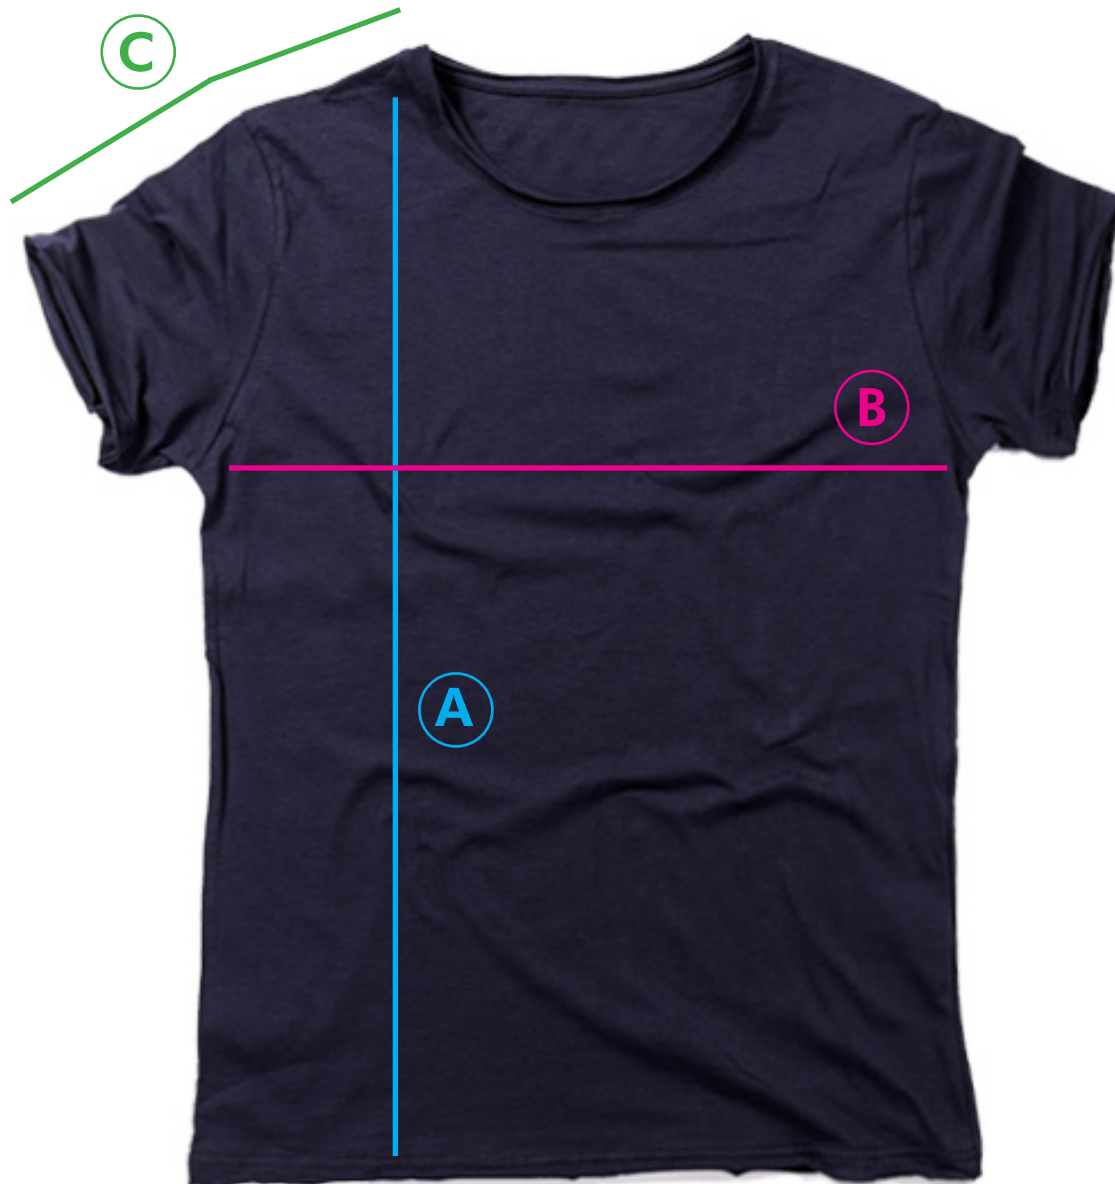

**HARD
ROCKER**

- A** BODY LENGTH measure from highest point on shoulder, down to the hem
- B** CHEST WIDTH measure right across, 1" below arm hole
- C** SLEEVE measure from centre of neck, over shoulder, down to hem

SIZE CHART EU (cm.) / USA (inch)

size	A (length)	B (width)	C (sleeve)
SMALL	67 26"	46 18"	40 16"
MEDIUM	71 28"	51 20"	43 17"
LARGE	74 29"	56 22"	46 18"
X-LARGE	77 30"	61 24"	50 19"
XX-LARGE	79 31"	66 26"	53 21"